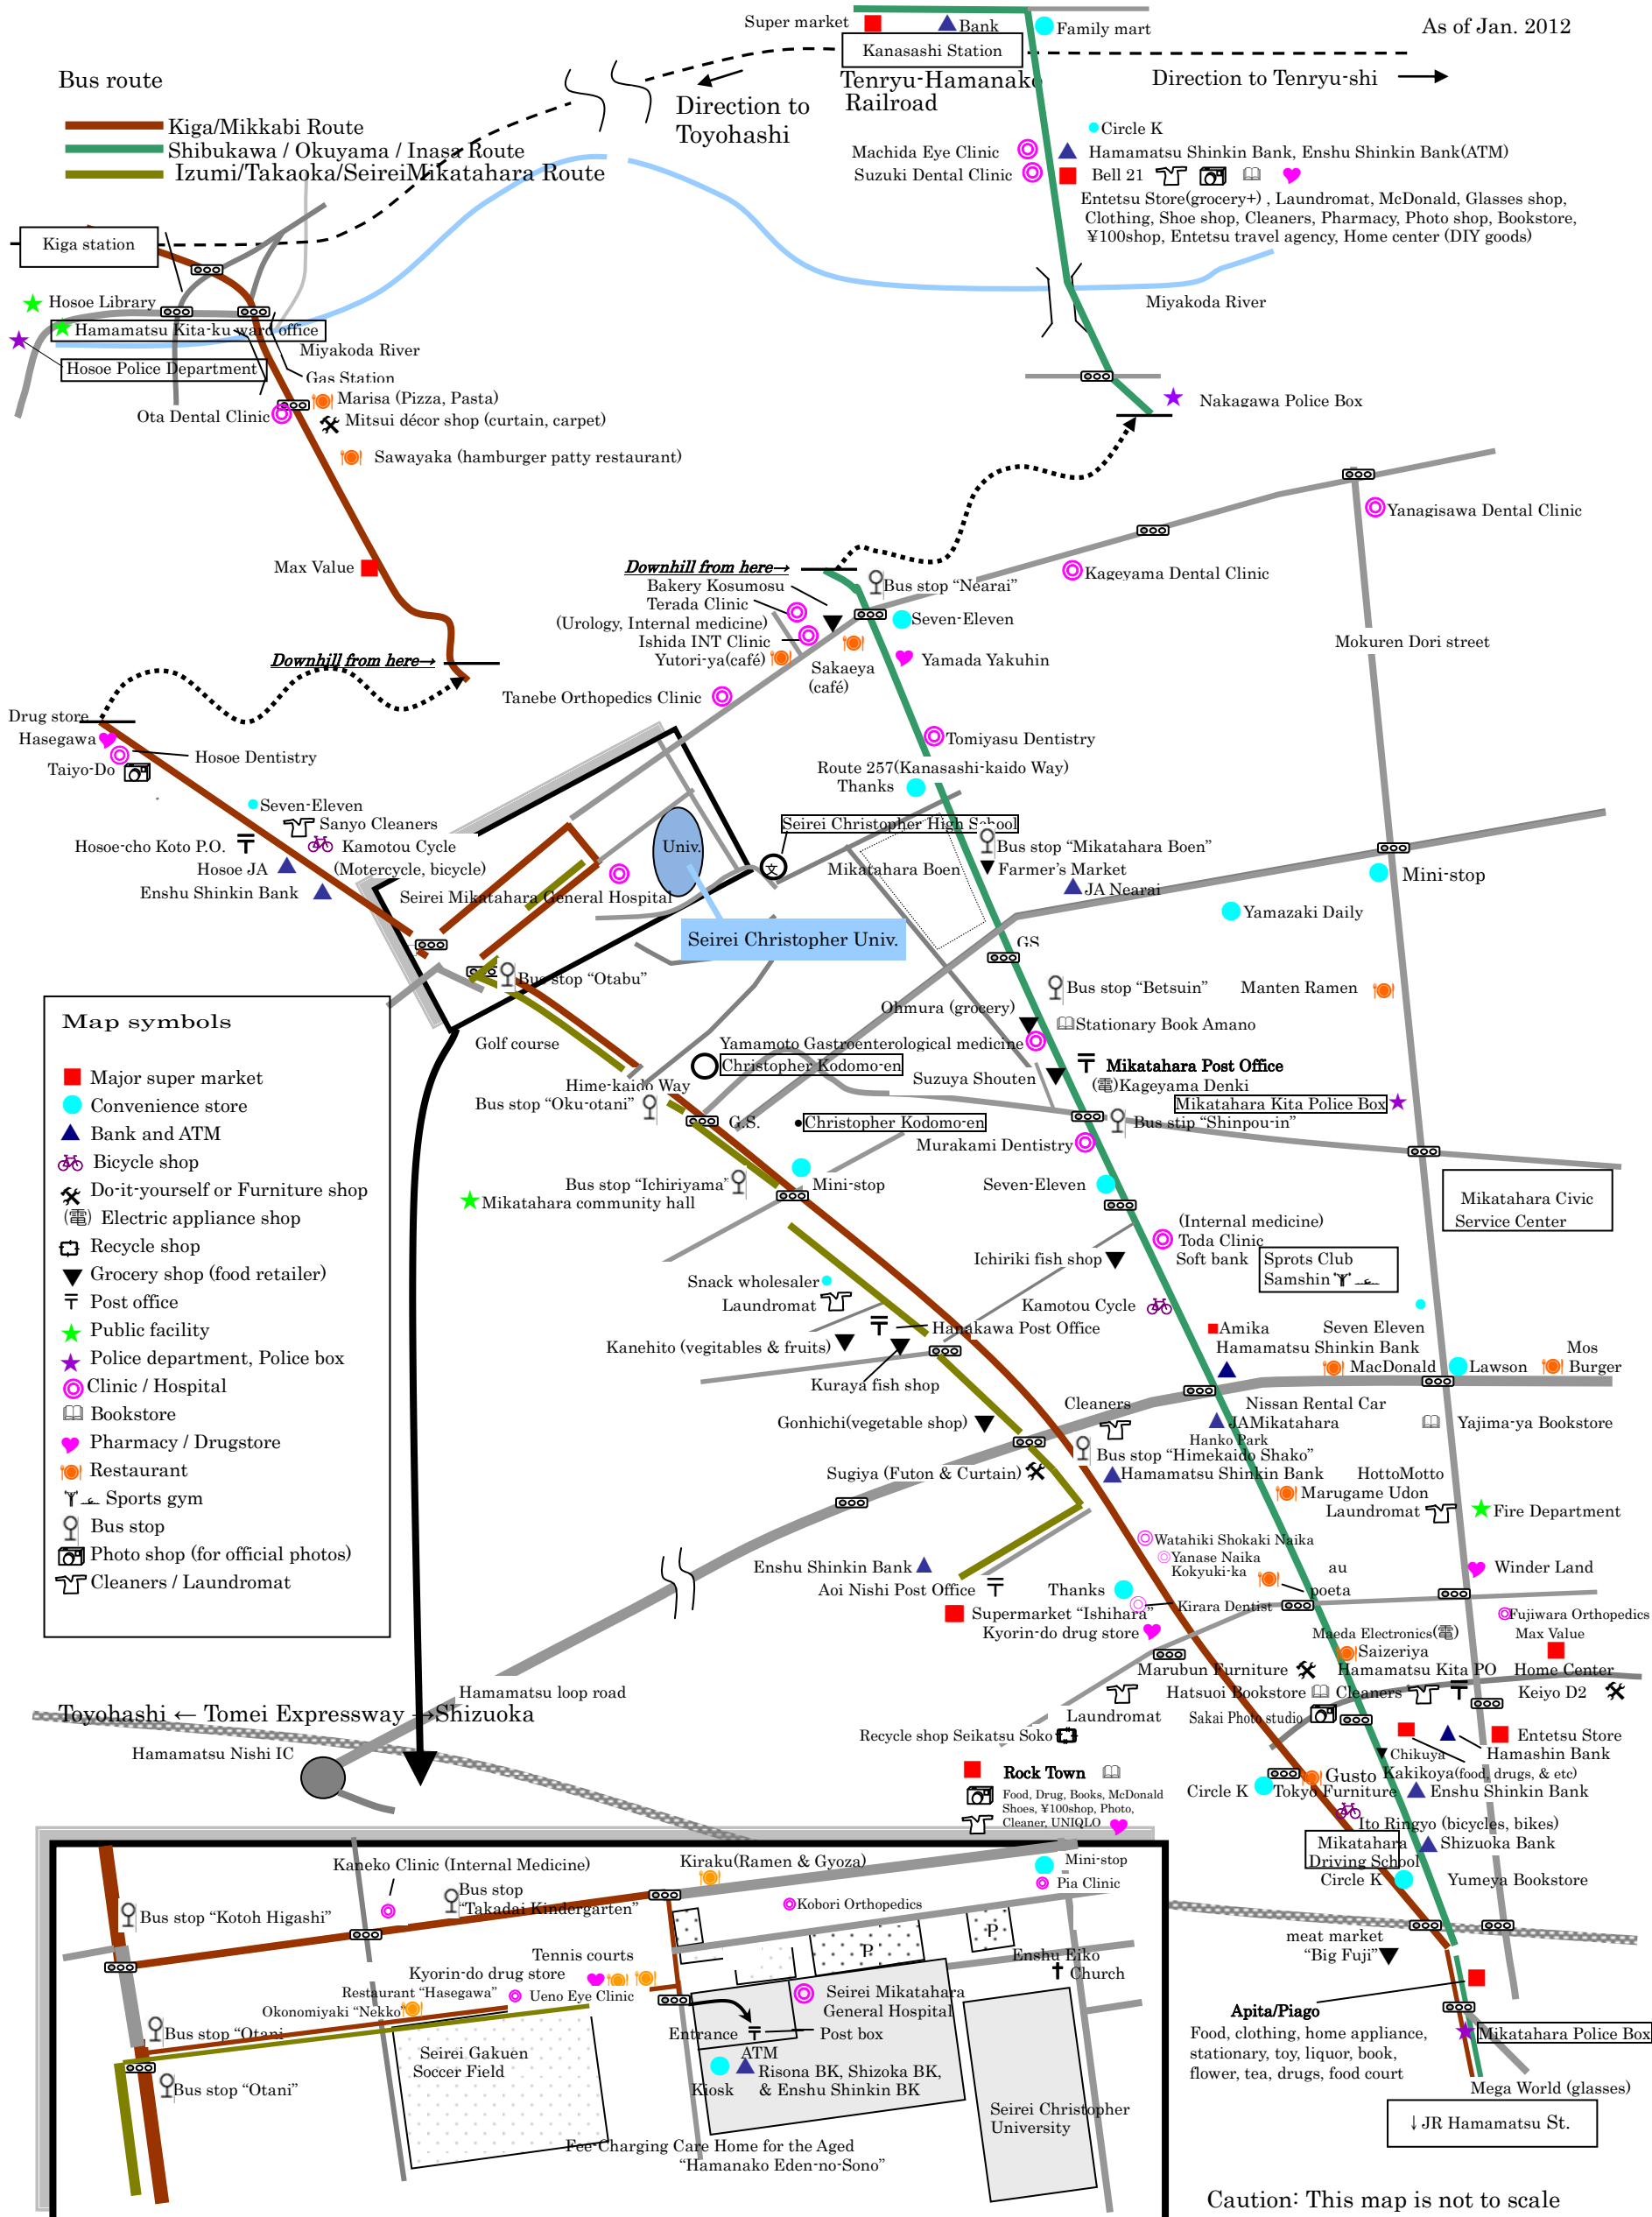

Seirei Christopher University Living Information Map

As of Jan. 2012

Bus route

- Kiga/Mikkabi Route
- Shibukawa / Okuyama / Inasa Route
- Izumi/Takaoka/Seirei Mikatahara Route

Map symbols

- Major super market
- Convenience store
- ▲ Bank and ATM
- Bicycle shop
- Do-it-yourself or Furniture shop
- Electric appliance shop
- Recycle shop
- Grocery shop (food retailer)
- Post office
- ★ Public facility
- ★ Police department, Police box
- Clinic / Hospital
- Bookstore
- ♥ Pharmacy / Drugstore
- Restaurant
- Sports gym
- Bus stop
- Photo shop (for official photos)
- Cleaners / Laundromat

Caution: This map is not to scale